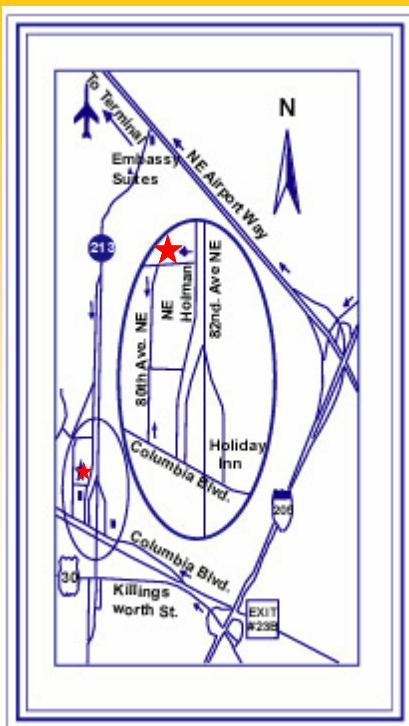

1504

Driving Directions

North / South on I-205

- ♦ Follow I-205 to Killingsworth St. (Exit #23B)
- ♦ Follow Killingsworth and veer right to Columbia Blvd.
- ♦ Follow Columbia Blvd. to 80th Ave.
- ♦ Turn right on 80th Ave and follow the road to the bottom of hill. Take right turn past Ramada and follow to Park, Shuttle N Fly.