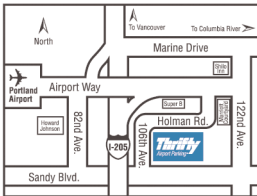

20% OFF

Portland International Airport

- Online Reservations, Information and Map
- 24-Hour Free Shuttle
- Self-Park and Lock
- 24-Hour Security
- Lighted, Paved and Fenced
- E-Ticket Kiosk

Take Exit 24B off I-205 North or Exit 24 off I-205 South, then east on Airport Way to Holman.